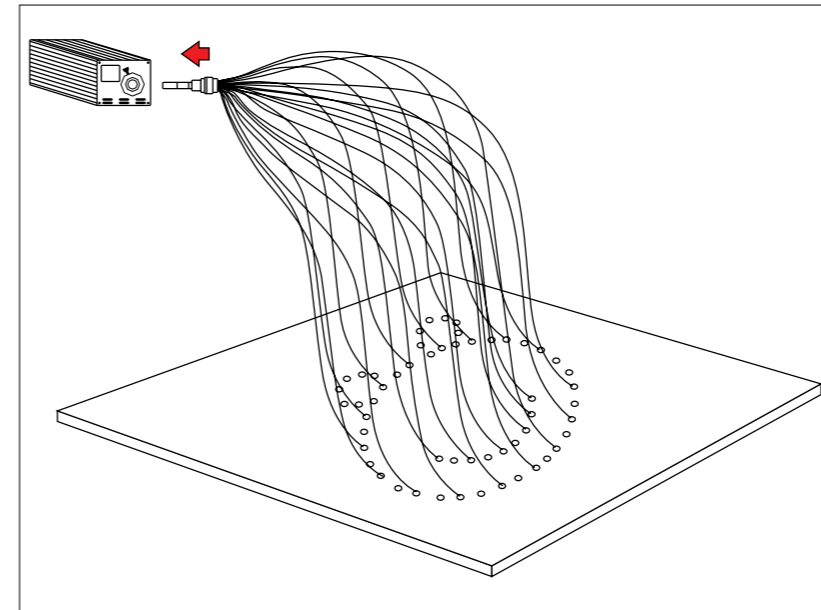

Fibre optic tails, aluminium control box with power cord and plug										
Code	Class	IP	QC	DC lamp/s			Lighting effects	Application effect/s	Specification	
				12v GU5,3 halogen MR16 mirror	Driver unit included (electronic)	Driver unit (not dimmable)	Colour wheel continuous rotation	Starlight	Tails Qty	Length
LN103	I	20	31	50w	•	•	•	•	100	2m