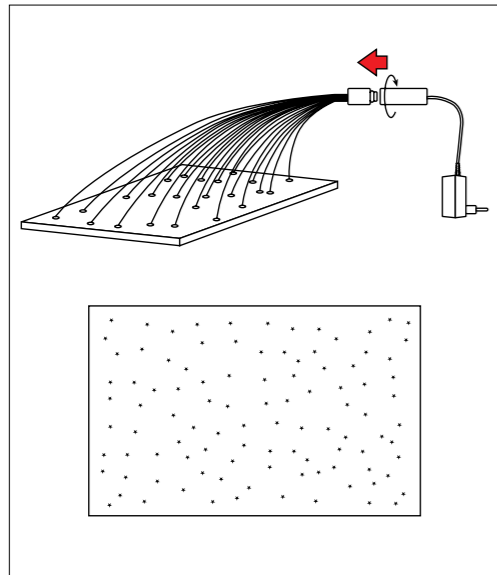

Fibre optic tails, aluminium housing for LED driver unit with power cord and plug										
Code	Class	IP	QC	Lamp/s			Lighting effects	Application effect/s	Specification	
				LED (factory fitted)	Driver unit included (electronic)	Driver unit (not dimmable)	RGB	Starlight	Tails Qty	Length
LN100	II	20	31	3w	•	•	•	•	100	1.5m