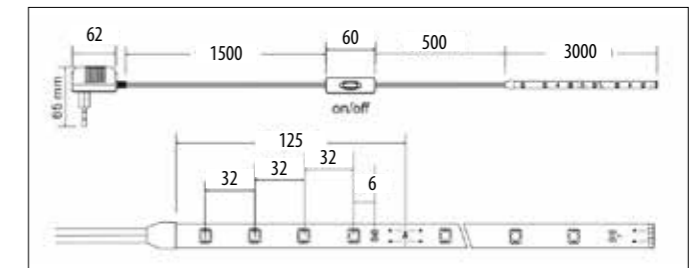

Code	Length (m)	Power cord : Required (IP65) LN356
LN353	1	•
LN354	2	•
LN355	5	•

Controls and accessories are sold separately

Related products
LN353
LN354
LN355

LN353 • LN354 • LN355 Flexible 230v LED 2wire rope light. Power cord sold separately						
LN356 230v LED strip light power cord. (Strip light sold separately)						
Code	Class	IP	Lamp/s LED (factory fitted)	Lumen 	Roll Length	Life (hours)
LN353	II	65	5w (4200K)	400	1m	25 000
LN354	II	65	10w (4200K)	800	2m	25 000
LN355	II	65	24w (4200K)	2000	5m	25 000
LN356	II	65			0.5m	

LN347

Flexible PCB board with adhesive mounting strip and SMD LEDs									
Code	Class	IP	Lamp/s		Driver included (not dimmable)	Roll		Lumen 	Life (hours)
			LED (factory fitted)	4000K | 3000K		Length	Cutting intervals		
LN346	II	65	5.4w (4000K)		•	3m		380	25000
LN347	II	65	RGB		•	3m			25000
LN1756	III	65	20	72w		5m	100mm	600