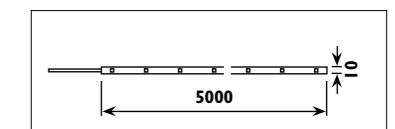

LN1756

Flexible PCB board with adhesive mounting strip and SMD LEDs									
Code	Class	IP	Lamp/s		Driver included (not dimmable)	Roll		Lumen 	Life (hours)
			LED (factory fitted)	4000K | 3000K		Length	Cutting intervals		
LN346	II	65	5.4w (4000K)		•	3m		380	25000
LN347	II	65	RGB		•	3m			25000
LN1756	III	65	20	72w		5m	100mm	600