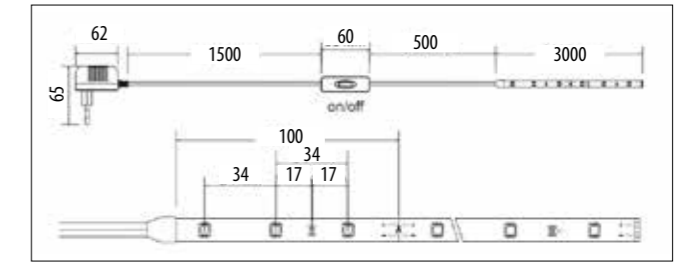

Code	Length (m)	Power cord : Required (IP65) LN356
LN353	1	•
LN354	2	•
LN355	5	•

Controls and accessories are sold separately

Related products
LN353
LN354
LN355

LN353 • LN354 • LN355 Flexible 230v LED 2wire rope light. Power cord sold separately						
LN356 230v LED strip light power cord. (Strip light sold separately)						
Code	Class	IP	Lamp/s LED (factory fitted)	Lumen 	Roll Length	Life (hours)
LN353	II	65	5w (4200K)	400	1m	25 000
LN354	II	65	10w (4200K)	800	2m	25 000
LN355	II	65	24w (4200K)	2000	5m	25 000
LN356	II	65			0.5m	

LN346

Flexible PCB board with adhesive mounting strip and SMD LEDs									
Code	Class	IP	Lamp/s		Driver included (not dimmable)	Roll		Lumen 	Life (hours)
			LED (factory fitted)	4000K | 3000K		Length	Cutting intervals		
LN346	II	65	5.4w (4000K)		•	3m		380	25000
LN347	II	65	RGB		•	3m			25000
LN1756	III	65	20	72w		5m	100mm	600