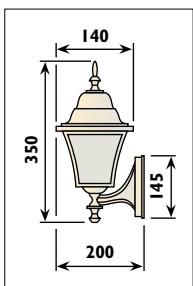

230V

OUTDOOR / WALL LIGHT / LED / DECORATIVE

LSL272

LSL273

LSL272

LSL273

Die-cast aluminium body with frosted glass lens								
Code	Class	IP	QC	Lamp/s		Lumen	Colour/s	
				230v LED factory fitted	Driver included (not dimmable)	380	Black	White
LSL272	I	43	12	6w (3500K)	•	380	•	•
LSL273	I	43	12	6w (3500K)	•	380	•	•