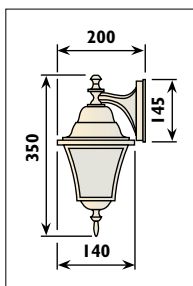

230V

OUTDOOR / WALL LIGHT / LED / DECORATIVE

LSL272

LSL273

LSL272

LSL273

Die-cast aluminium body with frosted glass lens								
Code	Class	IP	QC	Lamp/s		Lumen	Colour/s	
				230v LED factory fitted	Driver included (not dimmable)	380	Black	White
LSL272	I	43	12	6w (3500K)	•	380	•	•
LSL273	I	43	12	6w (3500K)	•	380	•	•