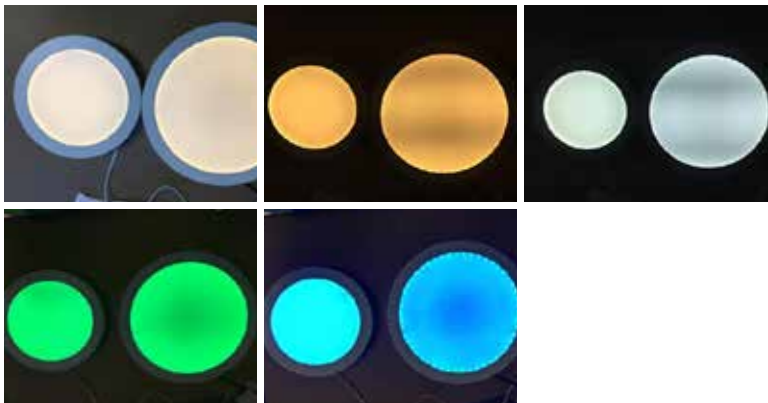

230V LED | Downlights | Surface mount

LBT005

RGB colour examples

Bluetooth compatibility

Aluminium body								
Code	Class	IP	QC	Lamp/s		Lighting effects	Lumen	Colour/s
				 LED (factory fitted)	 Driver included (dimmable)	 RGB (2500K-6000K)		 White
LBT005	II	20	22	24w	•	•	1200	•