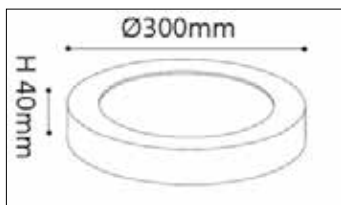

230V LED | Downlights | Surface mount

LBT005

RGB colour examples

Bluetooth compatibility

Aluminium body								
Code	Class	IP	QC	Lamp/s		Lighting effects	Lumen	Colour/s
				 LED (factory fitted)	 Driver included (dimmable)	 RGB (2500K-6000K)		 White
LBT005	II	20	22	24w	•	•	1200	•