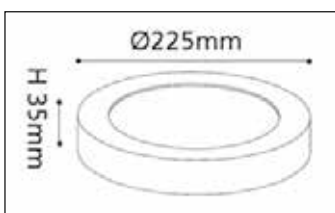

**230V LED** | Downlights | Surface mount

**LBT004**

RGB colour examples

Bluetooth compatibility

LBT004

Aluminium body								
Code	Class	IP	QC	Lamp/s		Lighting effects	Lumen	Colour/s
				 LED (factory fitted)	 Driver included (dimmable)	 RGB (2500K-6000K)		 White
<b>LBT004</b>	<b>II</b>	<b>20</b>	<b>22</b>	18w	•	•	900	•