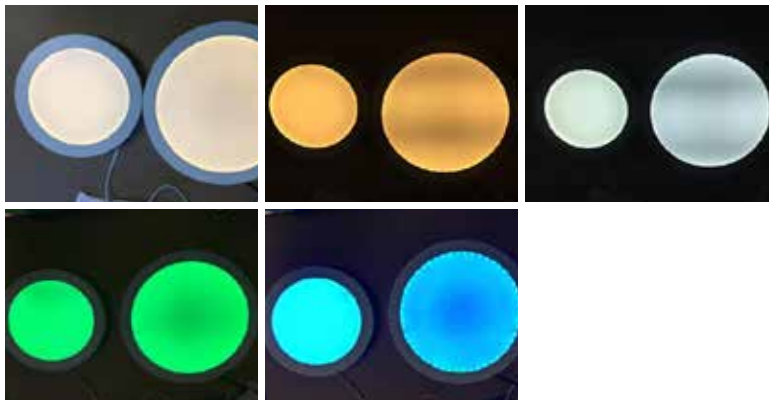

**230V LED** | Downlights | Surface mount

**LBT004**

RGB colour examples

Bluetooth compatibility

LBT004

Aluminium body								
Code	Class	IP	QC	Lamp/s		Lighting effects	Lumen	Colour/s
				 LED (factory fitted)	 Driver included (dimmable)	 RGB (2500K-6000K)		 White
<b>LBT004</b>	<b>II</b>	<b>20</b>	<b>22</b>	18w	•	•	900	•