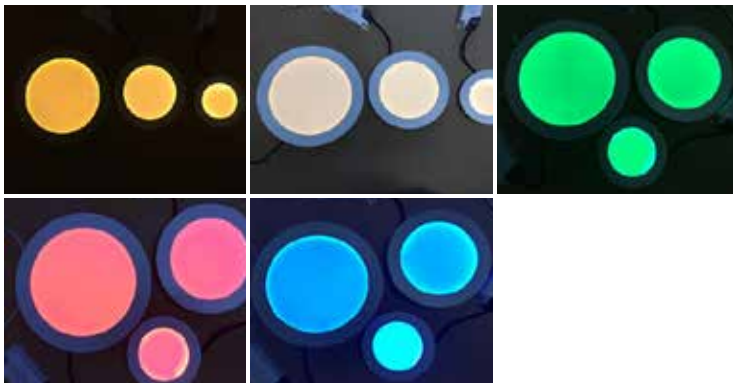

230V LED | Downlights | Recessed

LBT002

RGB colour examples

Bluetooth compatibility

Aluminium body									
Code	Class	IP	QC	Lamp/s		Lighting effects	Lumen	Cutout	Colour/s
				 LED (factory fitted)	 Driver included (dimnable)	 RGB (2500K-6000K)		 (mm)	 White
LBT002	II	20	22	12w	•	•	600	Ø 155	•