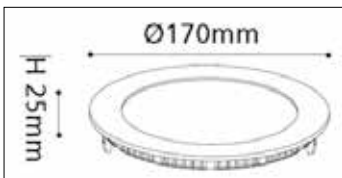

230V LED | Downlights | Recessed

LBT002

RGB colour examples

Bluetooth compatibility

Aluminium body									
Code	Class	IP	QC	Lamp/s		Lighting effects	Lumen	Cutout	Colour/s
				 LED (factory fitted)	 Driver included (dimnable)	 RGB (2500K-6000K)		 (mm)	 White
LBT002	II	20	22	12w	•	•	600	Ø 155	•