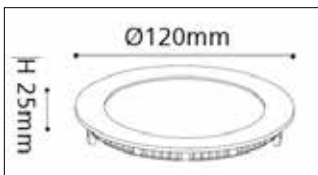

230V LED | Downlights | Recessed

LBT001

RGB colour examples

Bluetooth compatibility

Aluminium body									
Code	Class	IP	QC	Lamp/s		Lighting effects	Lumen	Cutout	Colour/s
				 LED (factory fitted)	 Driver included (dimnable)	 RGB (2500K-6000K)		 (mm)	 White
LBT001	II	20	22	6w	•	•	300	Ø 108	•