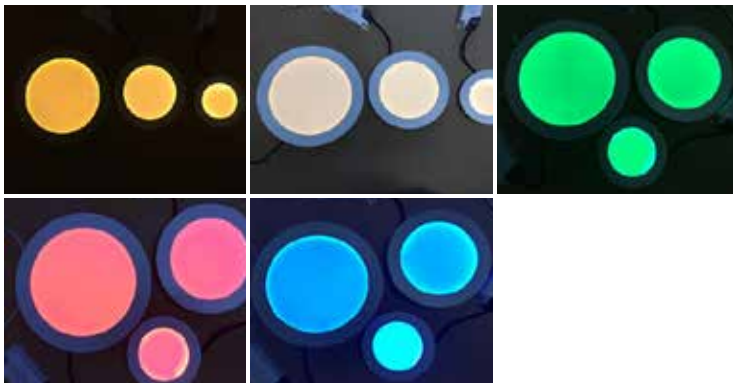

230V LED | Downlights | Recessed

LBT001

RGB colour examples

Bluetooth compatibility

Aluminium body									
Code	Class	IP	QC	Lamp/s		Lighting effects	Lumen	Cutout	Colour/s
				 LED (factory fitted)	 Driver included (dimnable)	 RGB (2500K-6000K)		 (mm)	 White
LBT001	II	20	22	6w	•	•	300	Ø 108	•